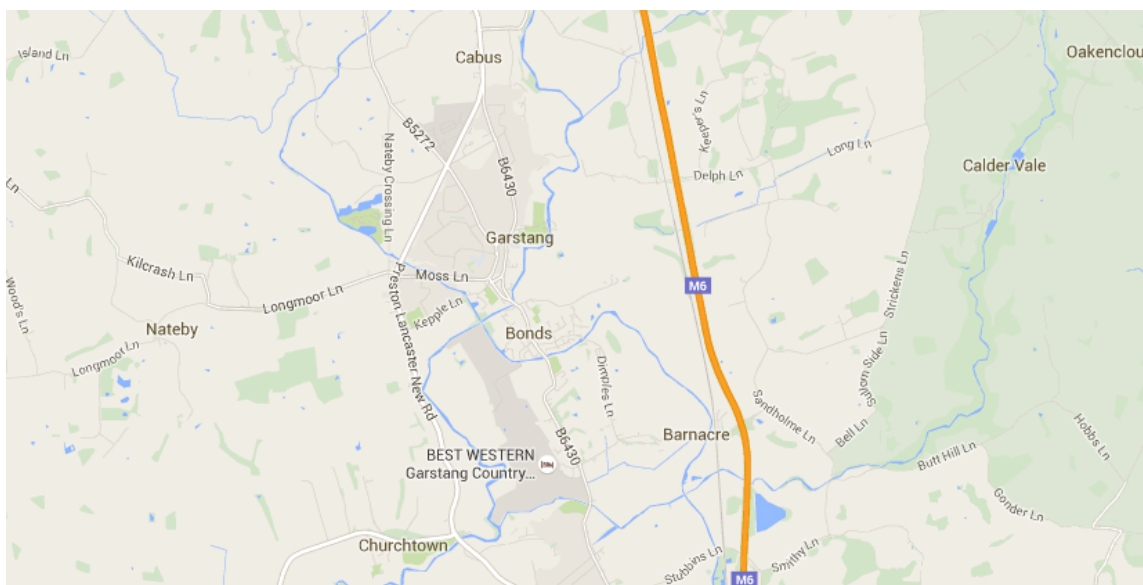

Wyrebank

HOW TO FIND US

Wyrebank is just a couple of minutes drive off the A6 between Lancaster and Preston.

Coming from Lancaster? From the A6 turn **left** down Kepple Lane, follow the road into Church Street, turn right at The Moorings then Wyrebank is on the right.

Coming from Preston? From the A6 turn **right** down Kepple Lane, follow the road into Church Street, turn right at The Moorings then Wyrebank is on the right.

Wyrebank Banqueting Suite, The Moorings, Garstang, Lancashire, PR3 1PG
Tel 01995 605455 Email: stuart@wyrebank.co.uk www.wyrebank.co.uk